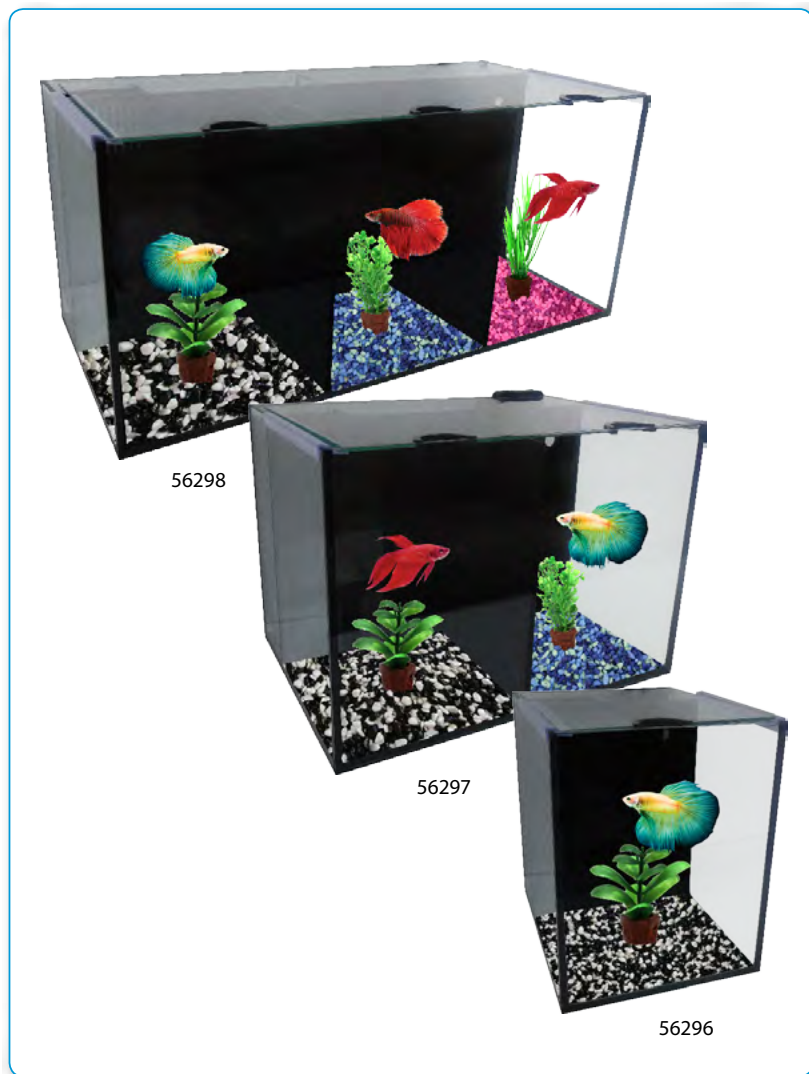

Betta Villa

The Aqua One Betta Villa is a compact and stylish aquarium kit specially designed for Betta fish. The kit includes everything you need to keep your Betta happy and healthy.

The Betta Villa is available in single, duo and trio, perfect for housing 1, 2 or 3 Betta fish together safely!

Suitable for: Betta

The Betta Villa kit includes:

- Betta Water Conditioner
- Decorative Gravel
- Internal Filter
- Preset Heater
- Ornamental Plants

Features & Benefits:

- The internal filter and preset heater are concealed behind a back filter.
- Ideal tank for office desktops
- Great for beginners
- Compact size
- Modern, simple design

Price & Technical Information

Code	Description	Inner	Ctn
56296	Betta Villa Single 16x16x16cm	0	1
56297	Betta Villa Duo 24x17x17cm	0	1
56298	Betta Villa Trio 36x17x17cm	0	1

Specifications

Code	Description	Dimensions (L x W x H cm)	Aquarium Volume (Litres)	Filter Flow Rate	Heater Wattage	Total Power
56296	Betta Villa Single 16x16x16cm	16 x 16 x 16 cm H	4L	150L/hr	10W	12.5W
56297	Betta Villa Duo 24x17x17cm	24 x 17 x 17 cm H	6L	150L/hr	10W	12.5W
56298	Betta Villa Trio 36x17x17cm	36 x 17 x 17 cm H	9L	150L/hr	25W	12.5W